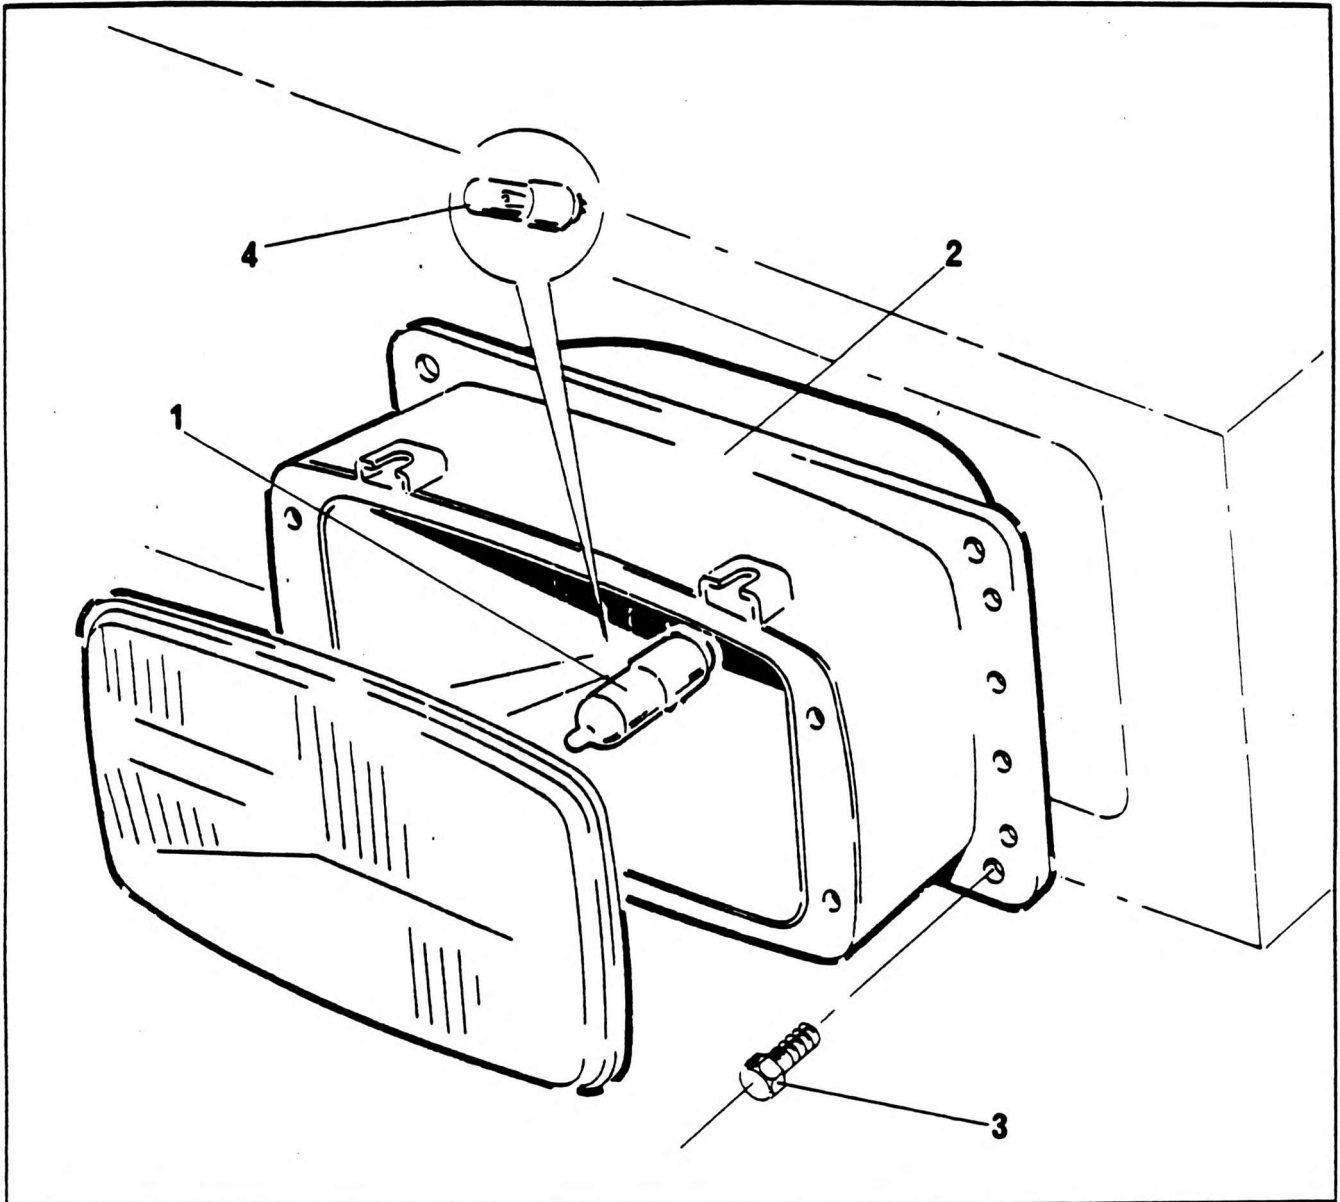

HEADLAMP ASSY RH DIP

NO.	PART NO.	QTY.	DESCRIPTION	NO.	PART NO.	QTY.	DESCRIPTION
1	7176743	2	Bulb 24v 70/75W H4P 43T				
2+	7-581-990178	2	Headlamp Bosch R2/44 RH Dip				
3	7045203	8	Screw Hex Head M8 x 20 Long				
4	7176737	2	Bulb 24 Volt 4W B49 (Min Bay)				